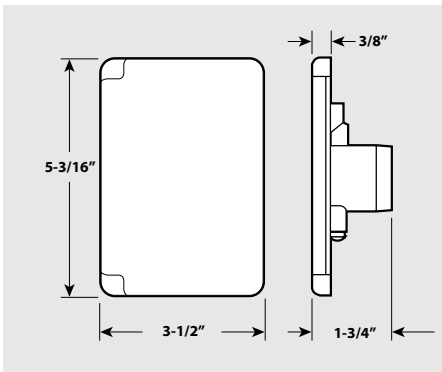

### Reversible Flange

**accommodates different installation requirements:**

Unlike a traditional valve, the flange of this new valve is completely separate from the body, and therefore, it can be placed either on the left or right of the valve depending on your installation requirements. The installer can choose to install the flange in either direction and the electrical box will remain at the top.